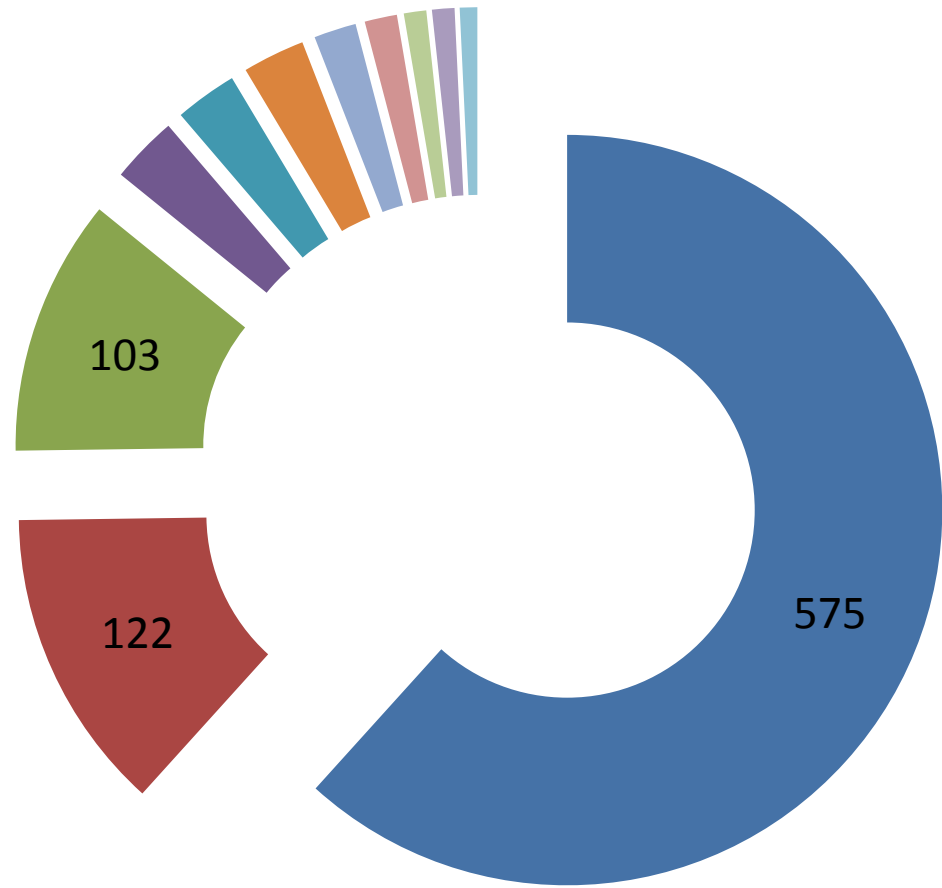

Rider affiliation

- HWCC
- VC 10
- Aylesbury CC
- Others
- RAF
- Private
- Oxford Tri
- Team Jewson M I Racing
- Antelope RC
- Welwyn CC
- TEAM MDT ALTER