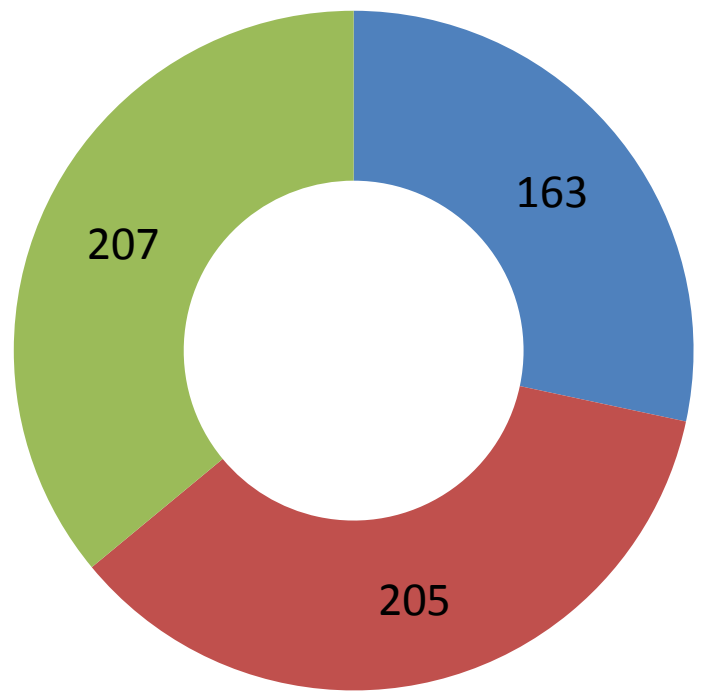

Ladies Senior Veterans

Riders in the league