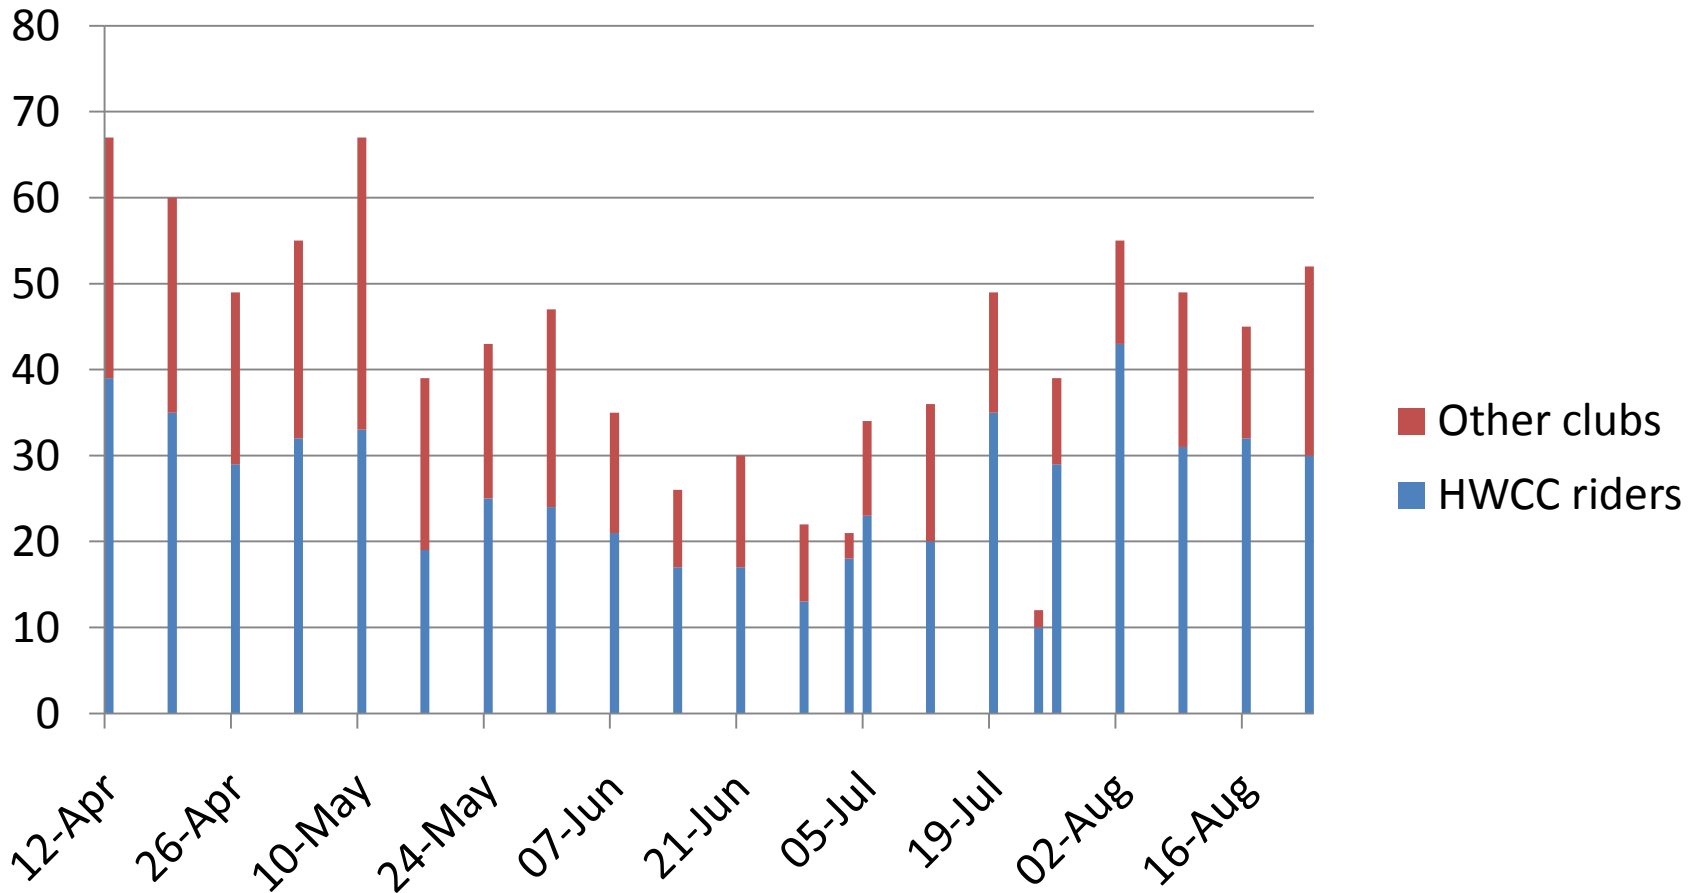

### Riders in the league

Ladies Senior Veterans

## Riders per event