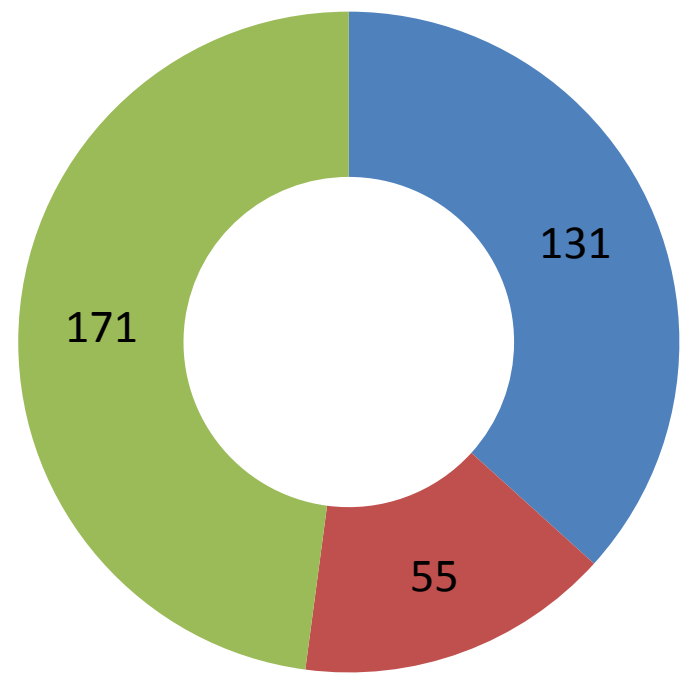

Ladies Senior Veterans